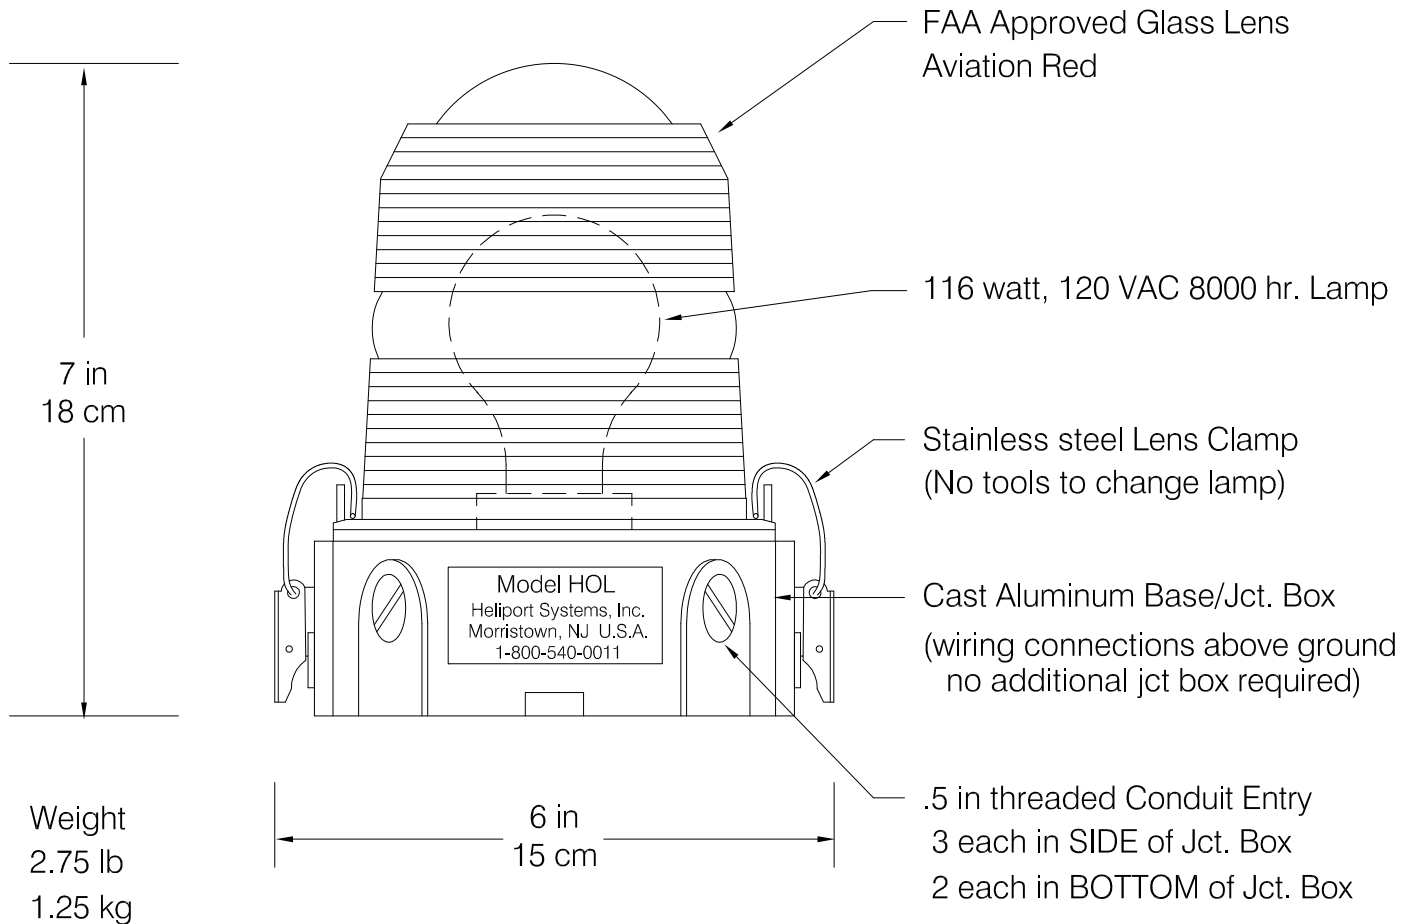

RED OBSTRUCTION LIGHT

Model HOL

- Omnidirectional - visible from all flight paths
- Meets FAA Specification L-810
- \$97 USD includes Lamp

HELIPORT SYSTEMS, INC.

55 Madison Avenue
Suite 150
Morristown, NJ 07960
USA