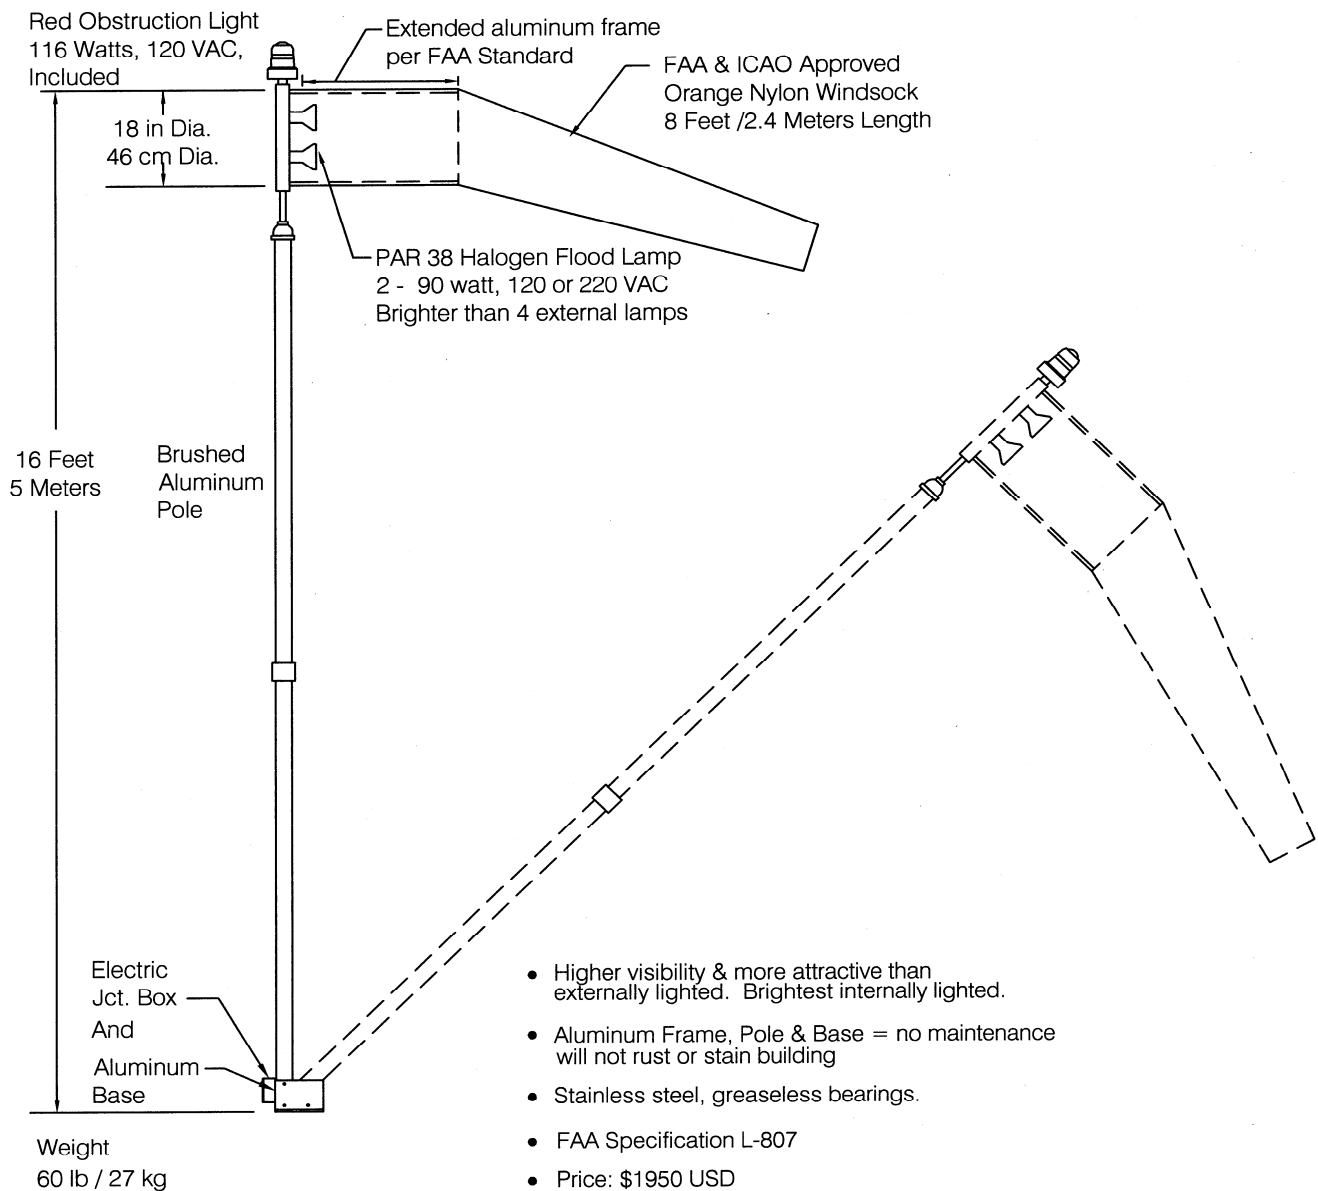

Internally Lighted Windcone Model ILWC-18

HELIPORT SYSTEMS INC.

55 Madison Ave., Suite 150
Morristown, NJ 07960
U.S.A.

Tel 1- 973-540-0011
Fax 1- 973-540-0131
www.heliport.com

Model ILWC Mounting Details