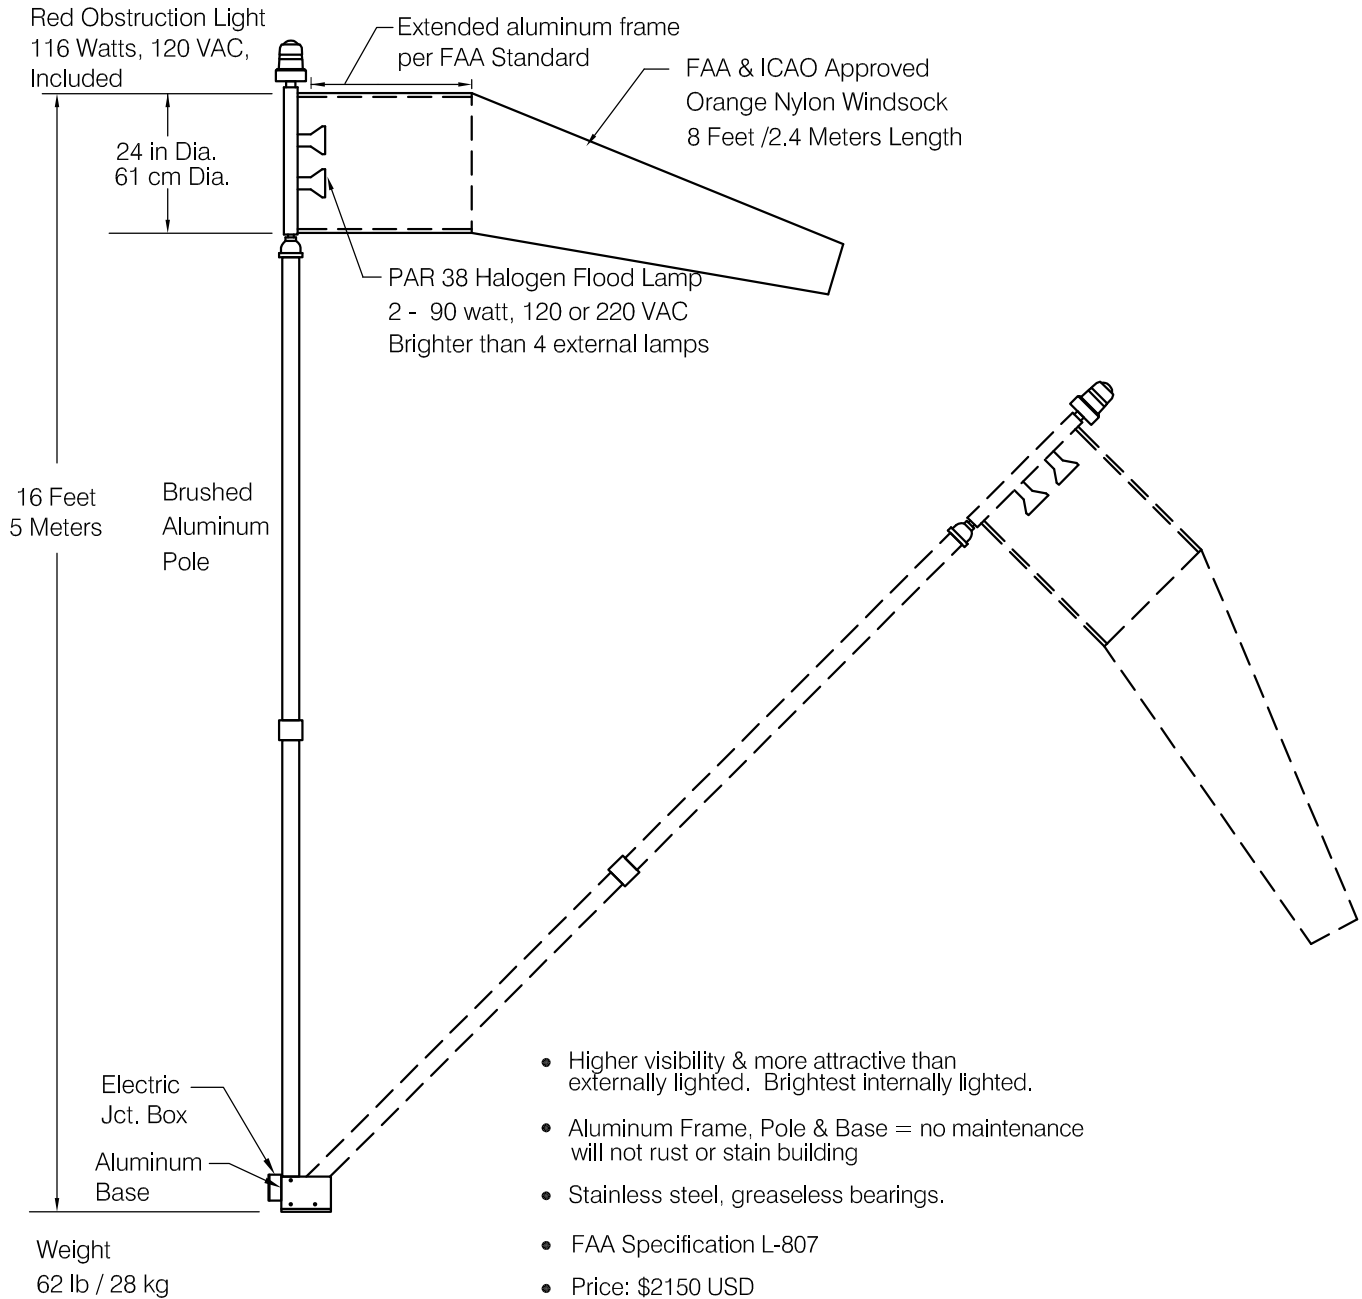

Internally Lighted Windcone Model ILWC-24

HELIPORT SYSTEMS INC.

55 Madison Ave., Suite 150
Morristown, NJ 07960
U.S.A.

Tel 1- 973-540-0011
Fax 1- 973-540-0131
www.heliport.com

Model ILWC Mounting Details

HELIPORT SYSTEMS INC.