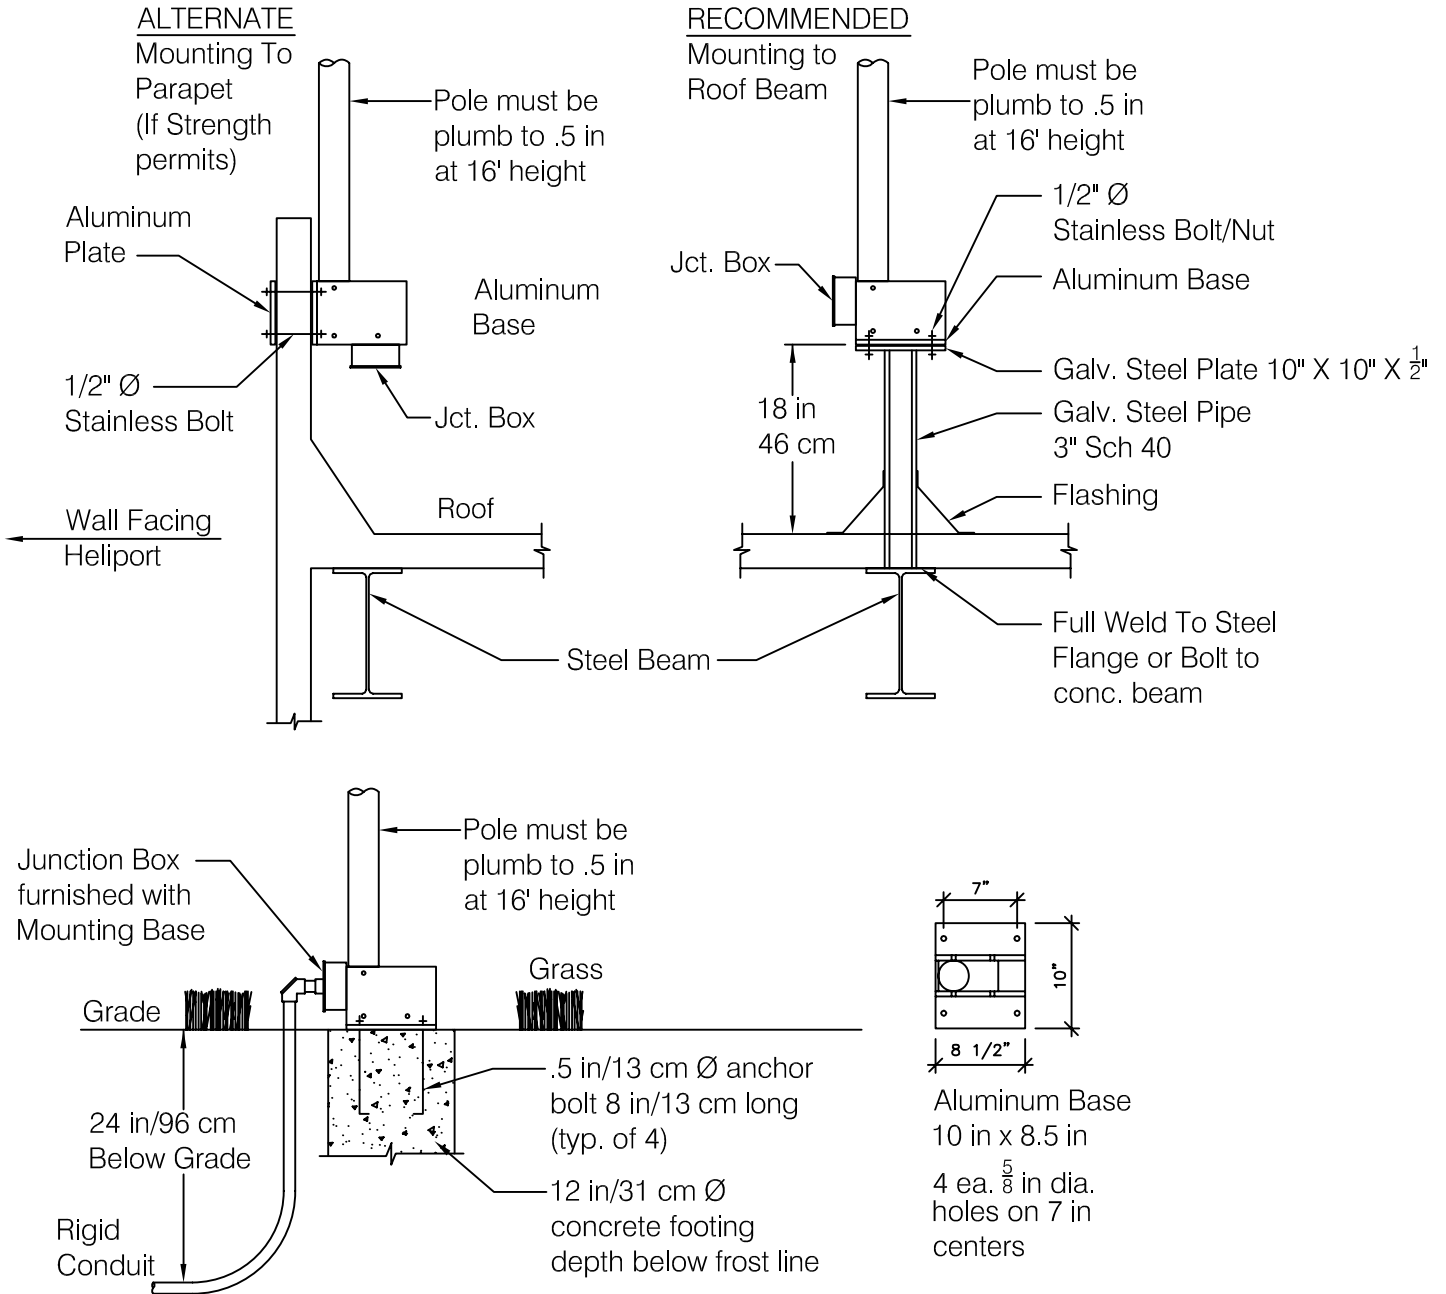

Internally Lighted Windcone Model ILWC-24

HELIPORT SYSTEMS INC.

55 Madison Ave., Suite 150
Morristown, NJ 07960
U.S.A.

Tel 1- 973-540-0011
Fax 1- 973-540-0131
www.heliport.com

Model ILWC Mounting Details

HELIPORT SYSTEMS INC.