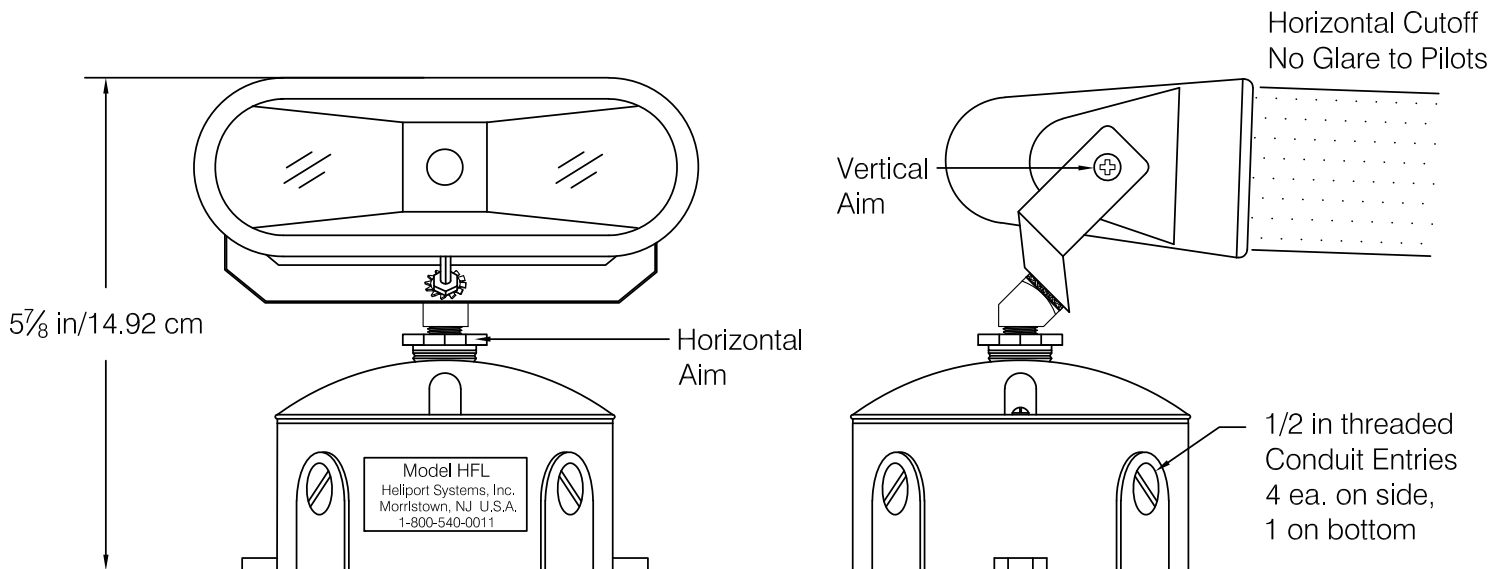

HELIPORT FLOODLIGHT

Model HFL

- Illuminates CENTRAL area of heliport, not perimeter
- Low Profile - cannot be struck by helicopter
- No glare to pilots or passengers
- Highly focused 75 watt halogen lamp = to 250 watt lamp
75 watt lamp with 2000 hour rated life operates on 120 VAC.
- Wide beam spread: 70 degrees. Only 4 needed for most heliports
- Weathertight NEMA 4 Cast Aluminum Junction Box UL Listed
- U.S. \$195
- Optional Grass Limit Plate \$39. Optional Mounting Bracket \$20.